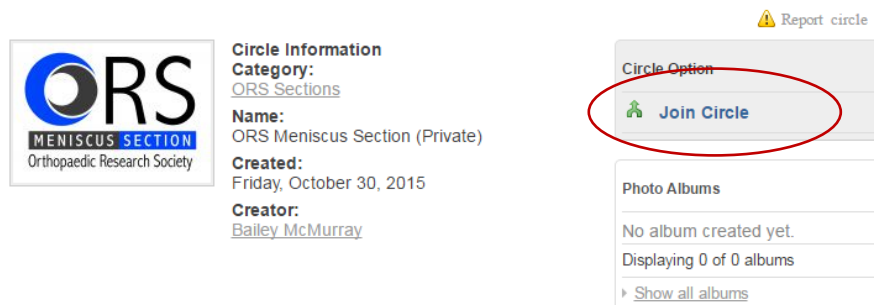

Connect with other section members in the exclusive members only ORS Meniscus Section Circle online community.

To join the section members only circle, please follow the steps below!

1. Visit <https://ors.memberclicks.net/membercommunity>
2. Login with your username xx and password
3. Once logged in, select "view all circles".

4. Scroll down and select the ORS Meniscus Section

5. Select Join Circle

ORS Meniscus Section members only. If you are interested in joining the ORS Meniscus Section please visit the Section site at www.ors.org or you can join with renewing for your ORS membership.

Once you select **Join Circle**, a box will pop up making sure you want to join. Please select **Yes** to confirm joining the circle. ORS will approve your request to join within 3-5 business days.

Start connecting with section members! You will be able to post discussions, photos, and interact with other Meniscus Section members.