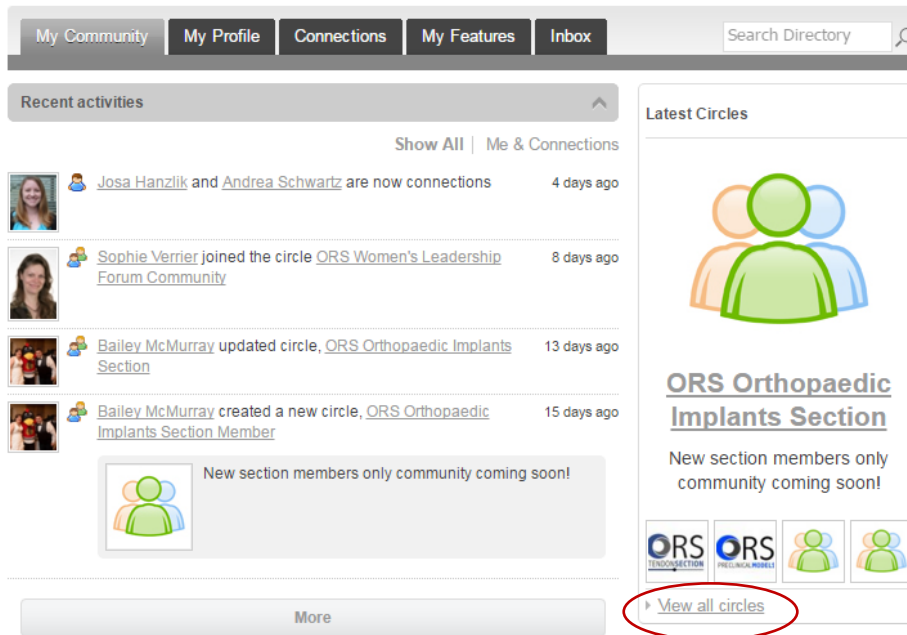

Connect with other section members in the exclusive members only ORS Meniscus Section Circle online community.

To join the section members only circle, please follow the steps below!

1. Visit <https://ors.memberclicks.net/membercommunity>
2. Login with your username xx and password
3. Once logged in, select "view all circles".

4. Scroll down and select the ORS Meniscus Section

5. Select Join Circle

ORS Meniscus Section members only. If you are interested in joining the ORS Meniscus Section please visit the Section site at www.ors.org or you can join with renewing for your ORS membership.

Once you select **Join Circle**, a box will pop up making sure you want to join. Please select **Yes** to confirm joining the circle. ORS will approve your request to join within 3-5 business days.

Start connecting with section members! You will be able to post discussions, photos, and interact with other Meniscus Section members.